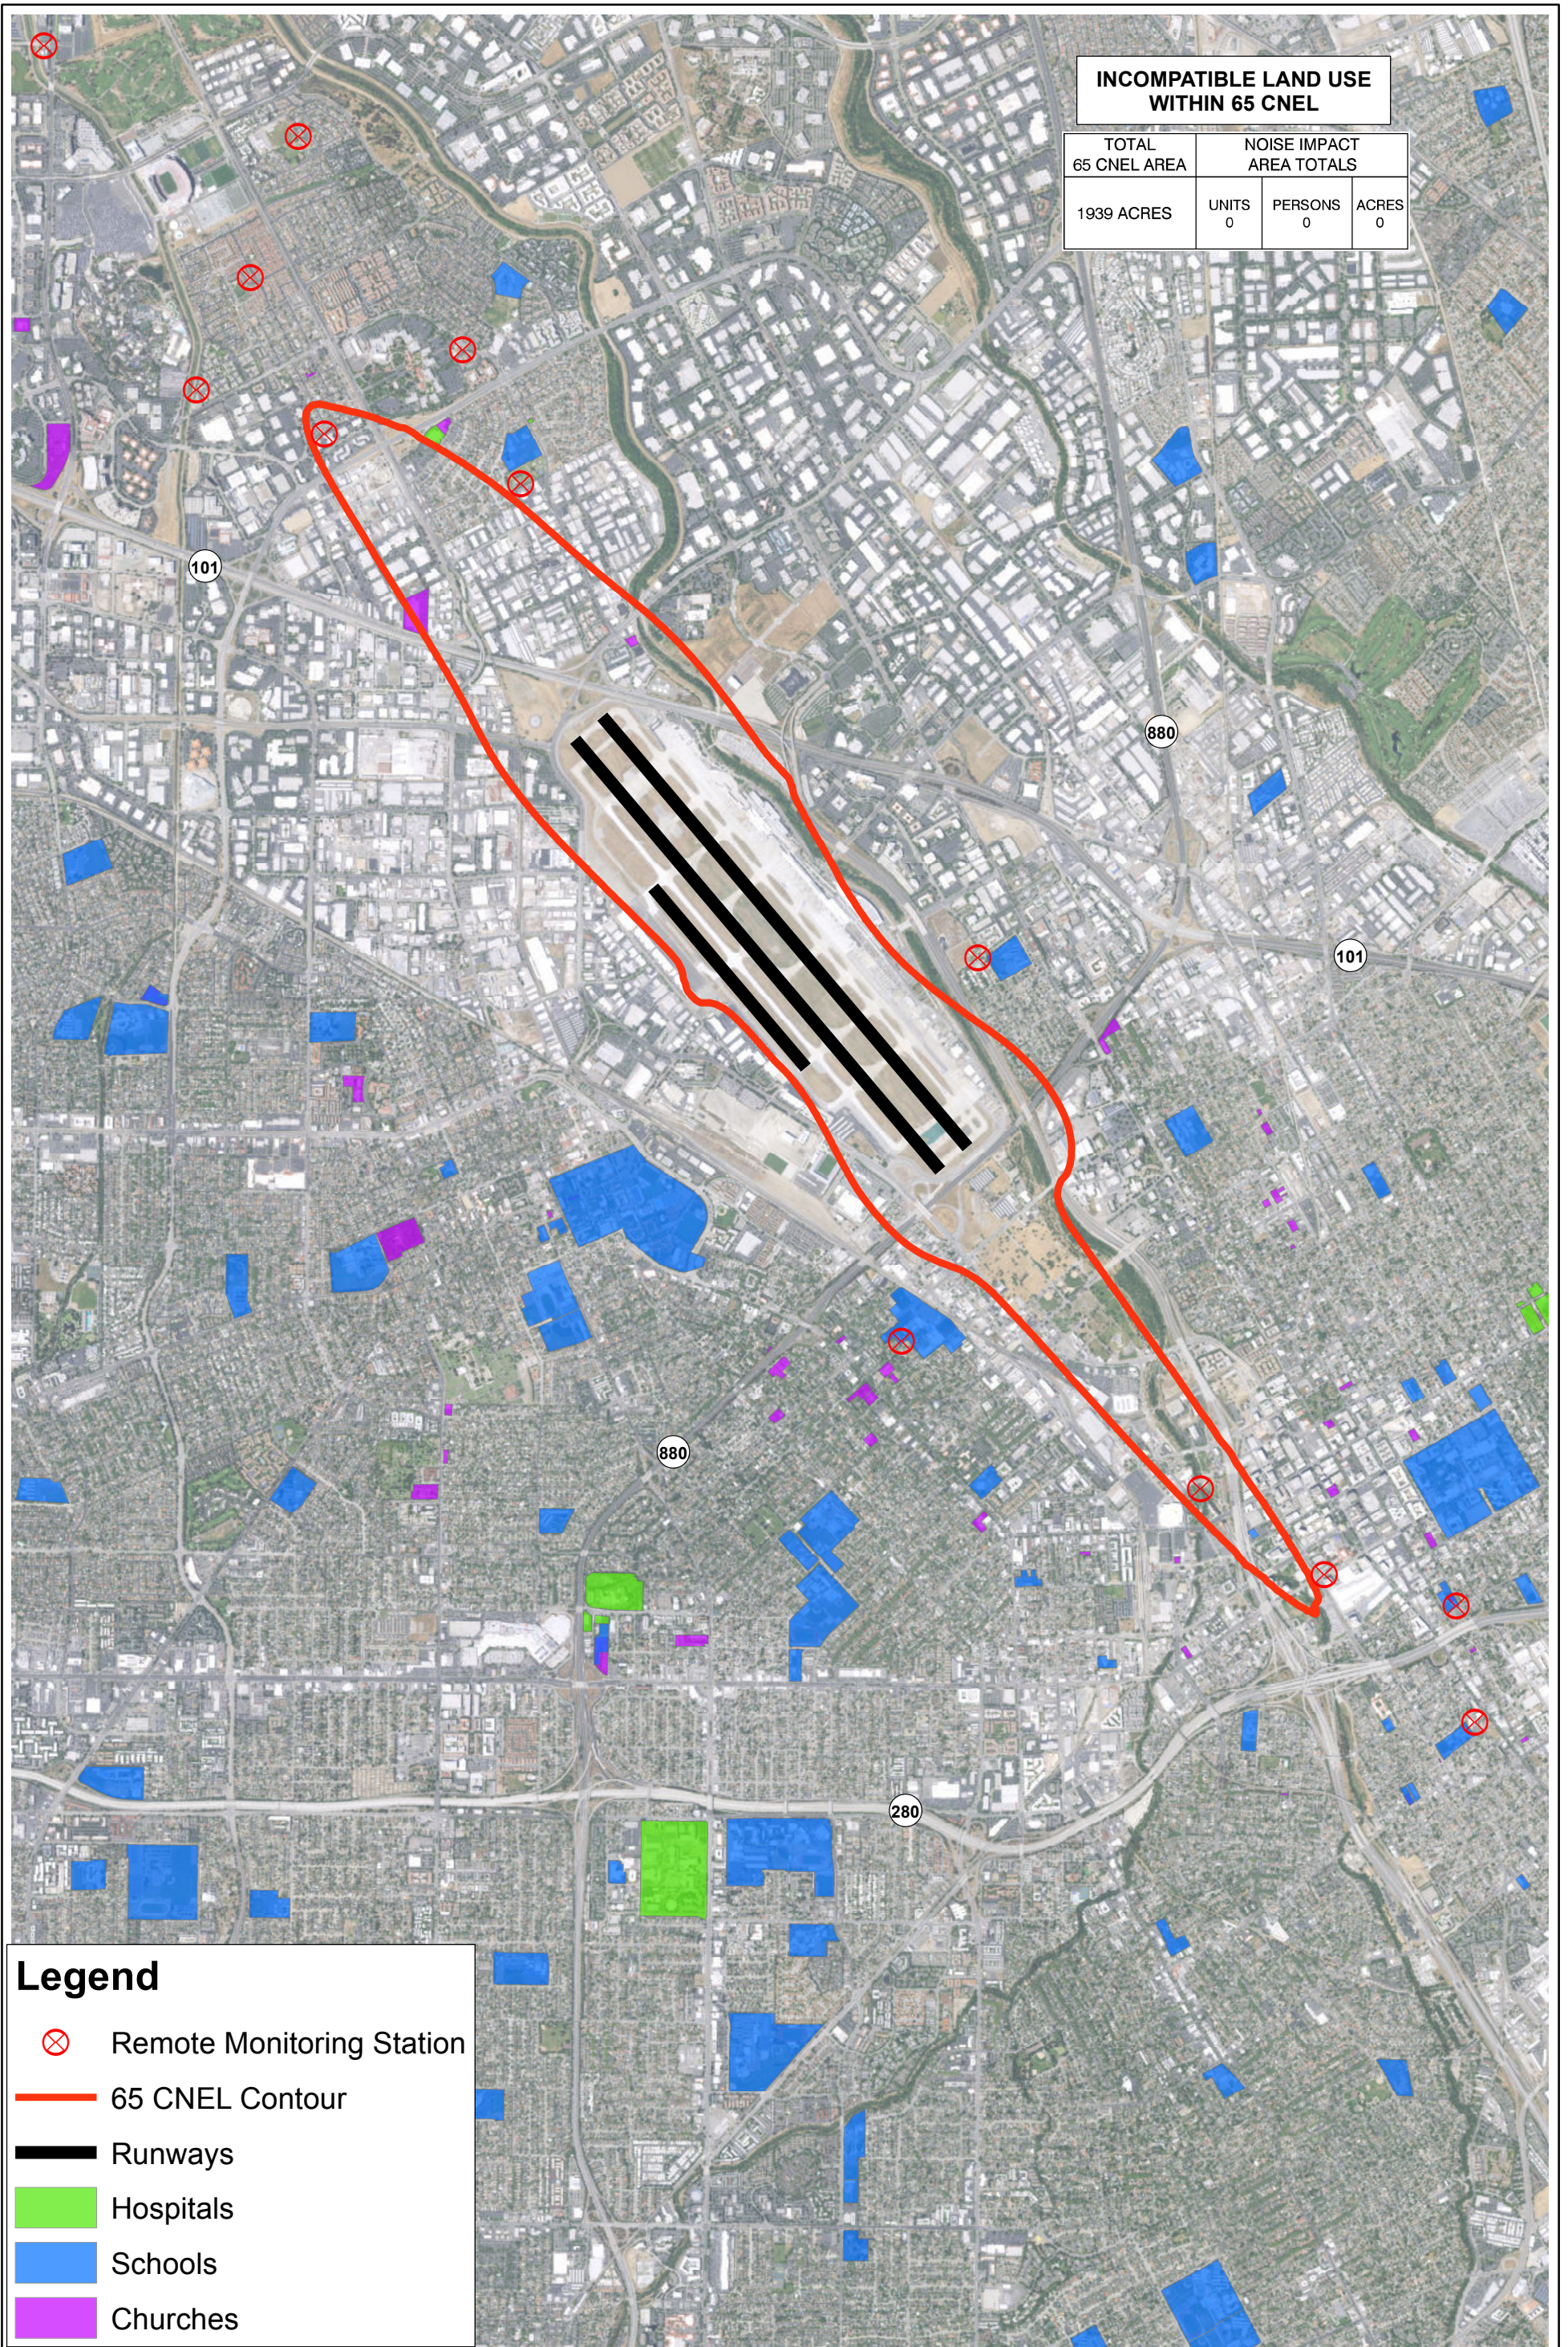

**INCOMPATIBLE LAND USE
WITHIN 65 CNEL**

TOTAL 65 CNEL AREA	NOISE IMPACT AREA TOTALS		
	UNITS	PERSONS	ACRES
1939 ACRES	0	0	0

Legend

- Remote Monitoring Station
- 65 CNEL Contour
- Runways
- Hospitals
- Schools
- Churches