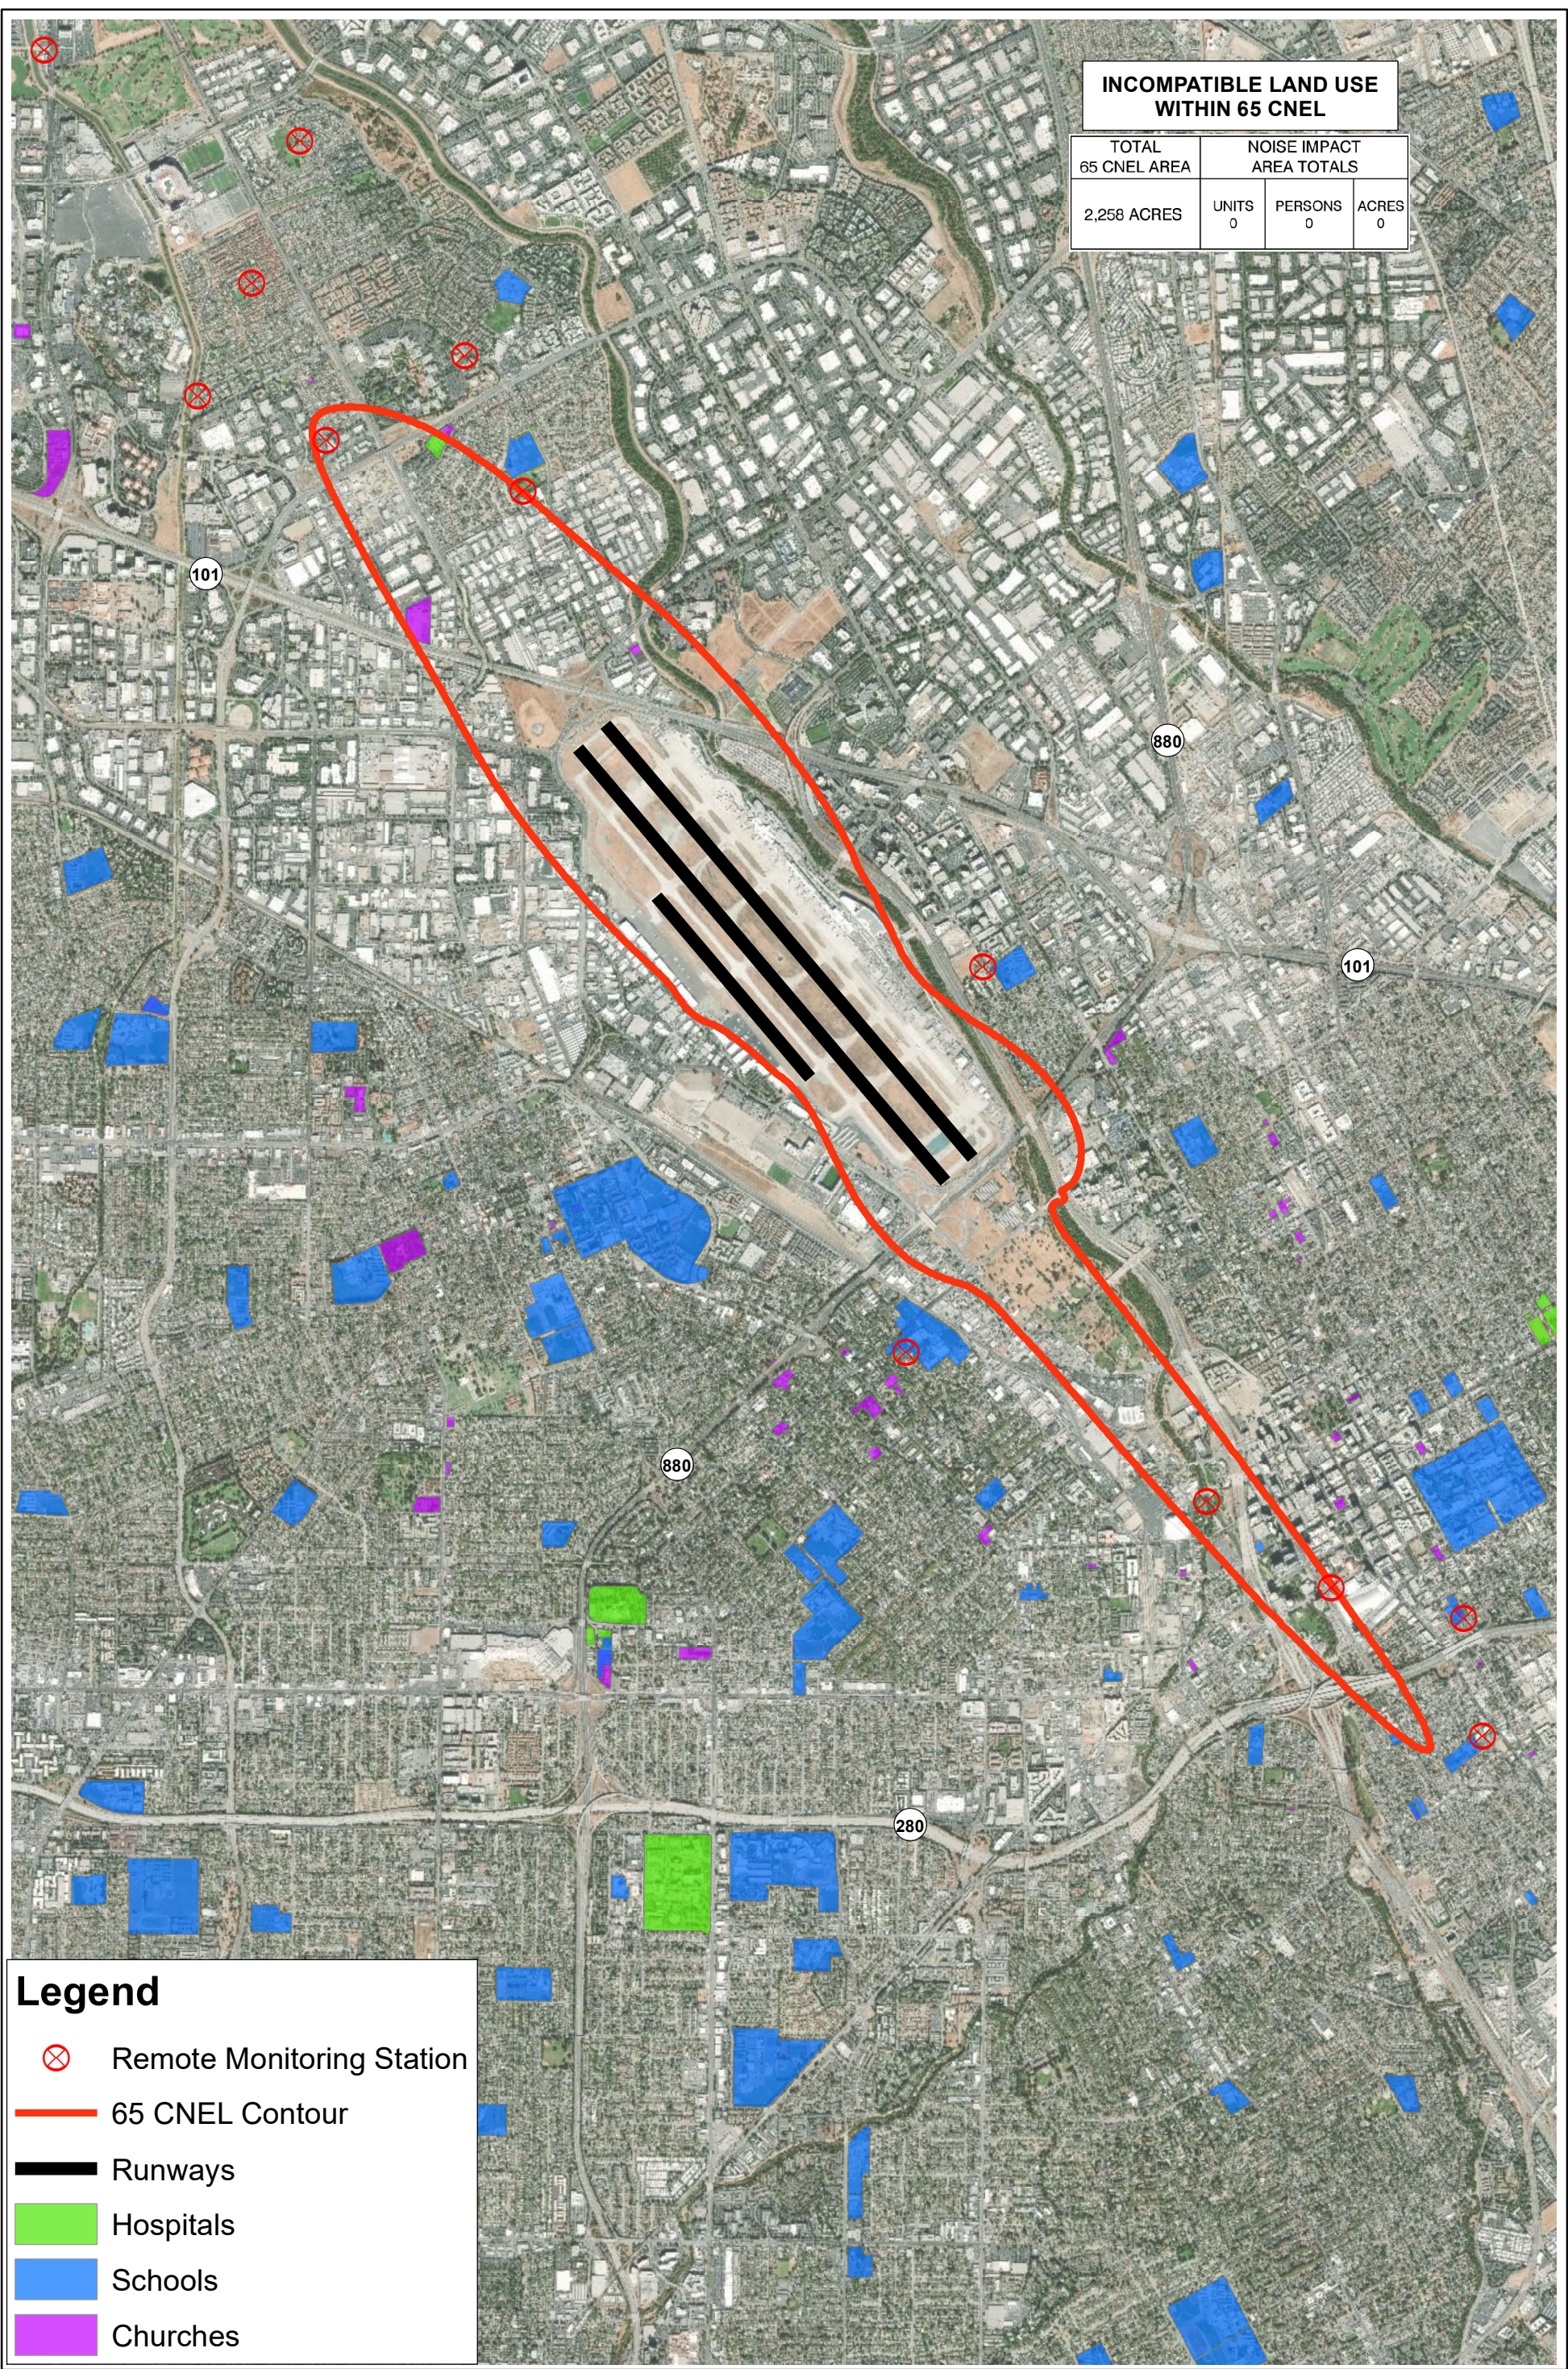

**INCOMPATIBLE LAND USE
WITHIN 65 CNEL**

TOTAL 65 CNEL AREA	NOISE IMPACT AREA TOTALS		
	UNITS	PERSONS	ACRES
2,258 ACRES	0	0	0

Legend

- Remote Monitoring Station
- 65 CNEL Contour
- Runways
- Hospitals
- Schools
- Churches